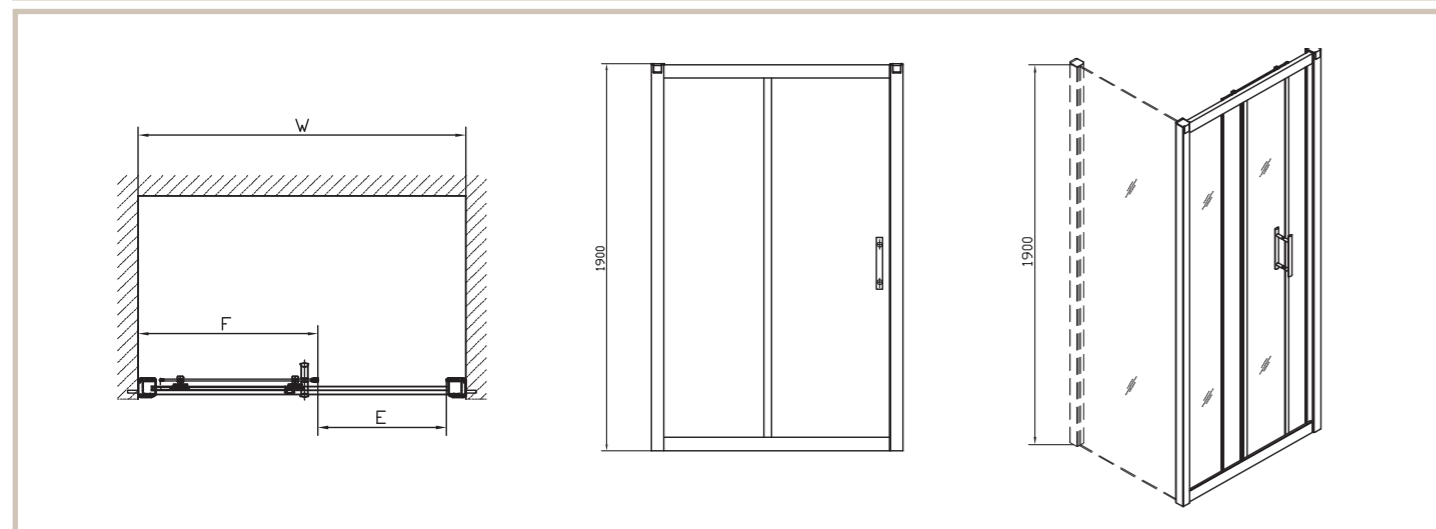

Line Drawings