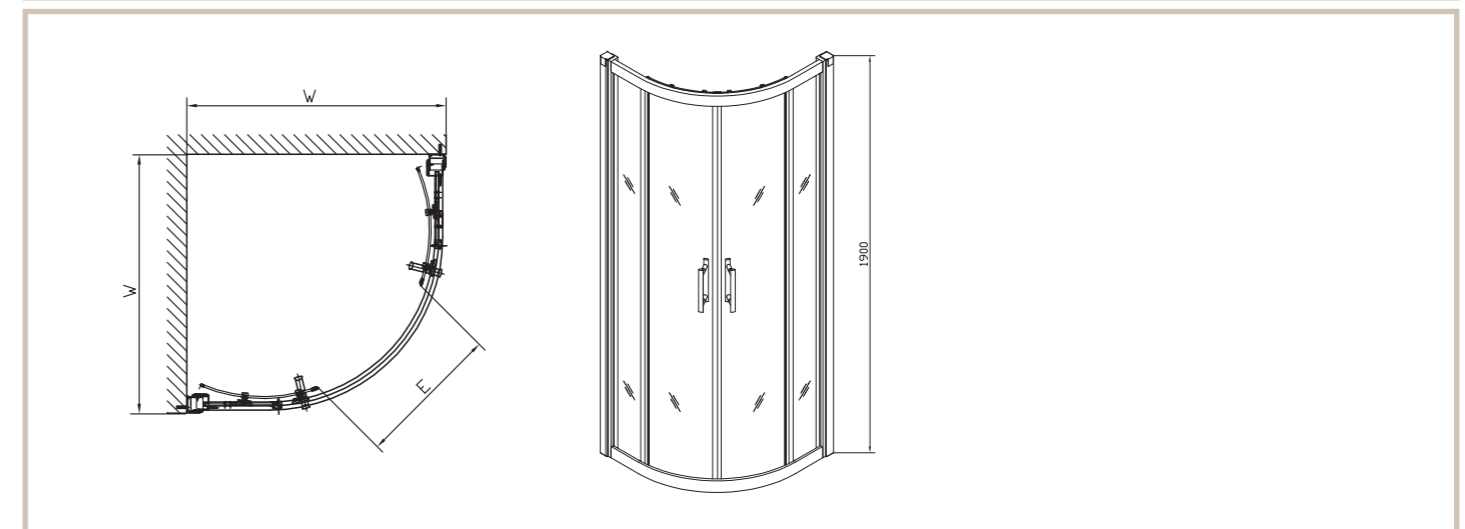

Line Drawings