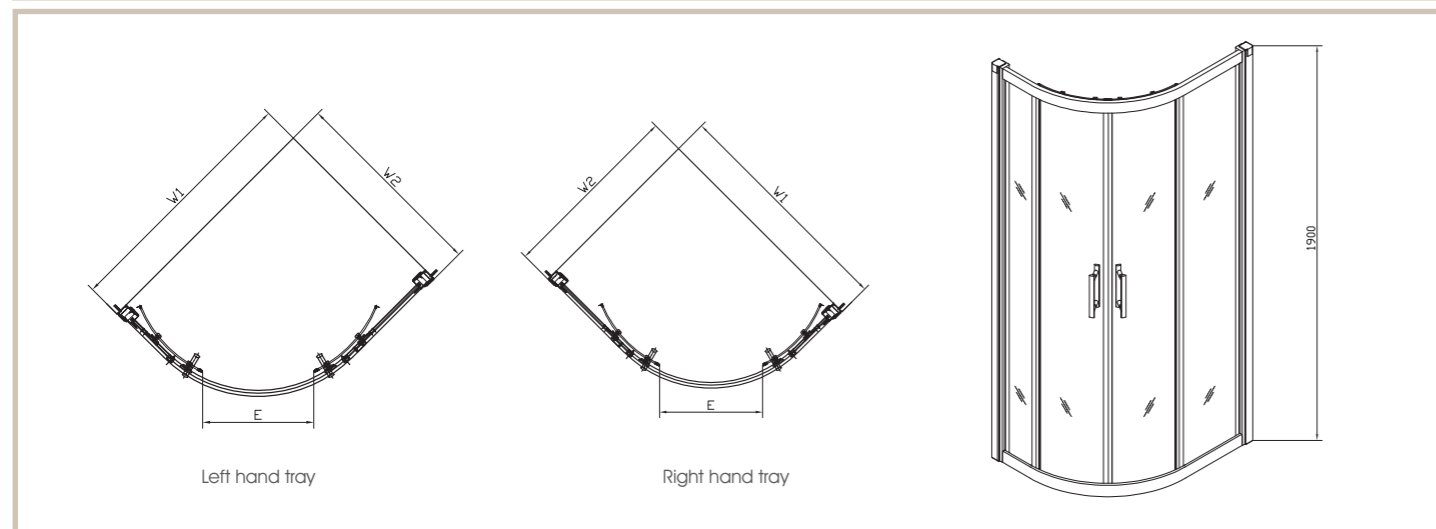

Quadrant Enclosure

Finish: Polished Silver
Glass Thickness: 6mm Clear Safety Glass

- Sizes: 800mm & 900mm
- Door swing back mechanism for easy cleaning
- Spring loaded door buffers for soft opening and cushioned closing
- 1900mm high
- No visible fixings
- Profile cover caps
- Lifetime guarantee
- Extension profile for an extra 30mm adjustment also available - G606000P (See below)

Quadrant

Technical Information

Product Number	Description	RRP Inc VAT	RRP Excl VAT	W1 - Width (1) mm	W2 - Width (2) mm	E - Entry Width mm	Radius mm	Adjustment Each Side mm
G66000CP	Offset Quad 1000 x 800mm	£499.00	£424.68	1000	800	460	550	25
G68001CP	Offset Quad 1200 x 900mm	£499.00	£424.68	1200	900	520	550	25
G60600CP	30mm Extension Profile	£49.00	£41.70	N/A	N/A	N/A	N/A	N/A

Technical Information

Product Number	Description	RRP Inc VAT	RRP Excl VAT	W - Width mm	E - Entry Width mm	Radius mm	Adjustment Each Side mm
G64700CP	Quadrant 800 x 800mm	£375.00	£319.15	800	440	550	25
G65700CP	Quadrant 900 x 900mm	£375.00	£319.15	900	520	550	25
G60600CP	30mm Extension Profile	£49.00	£41.70	N/A	N/A	N/A	N/A

Line Drawings

Line Drawings

Sliding Door

Sliding Door Enclosure

Finish: Polished Silver
Glass Thickness: 6mm Clear Safety Glass

- Sizes: 1000mm & 1200mm
- Universal opening - left or right hand
- Door swing back mechanism for easy cleaning
- Spring loaded door buffers for cushioned opening
- 1900mm high
- No visible fixings
- Profile cover caps
- Universal side panel with towel rail also available, see below
- Lifetime guarantee
- Extension profile for an extra 30mm adjustment also available - G606000P (See below)