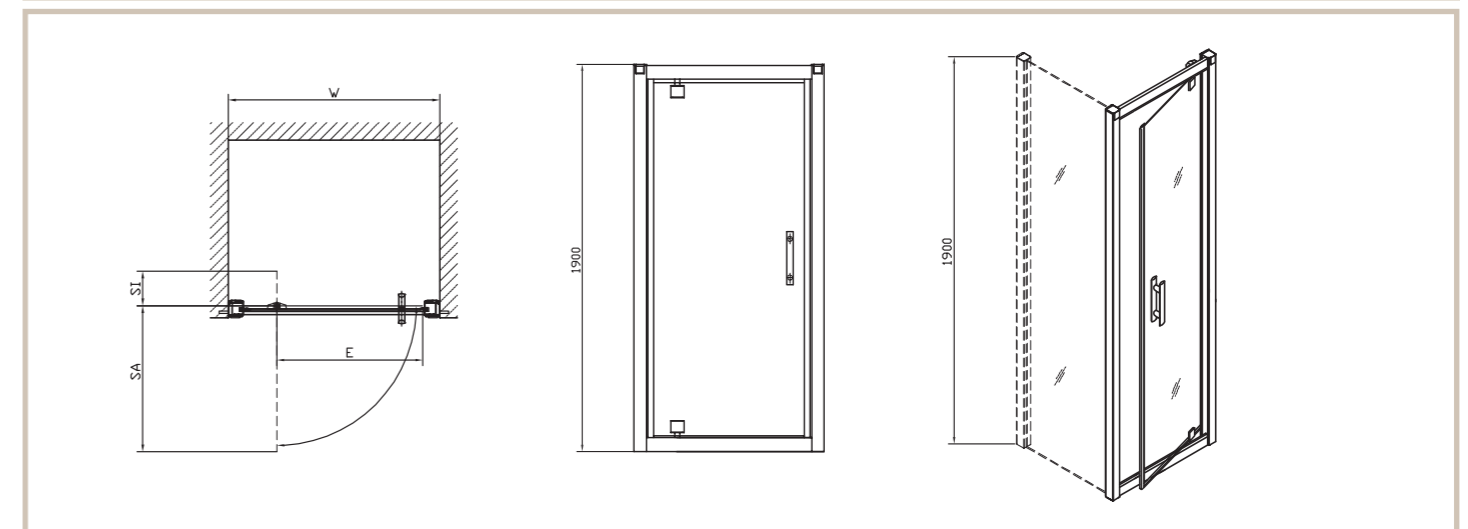

Line Drawings