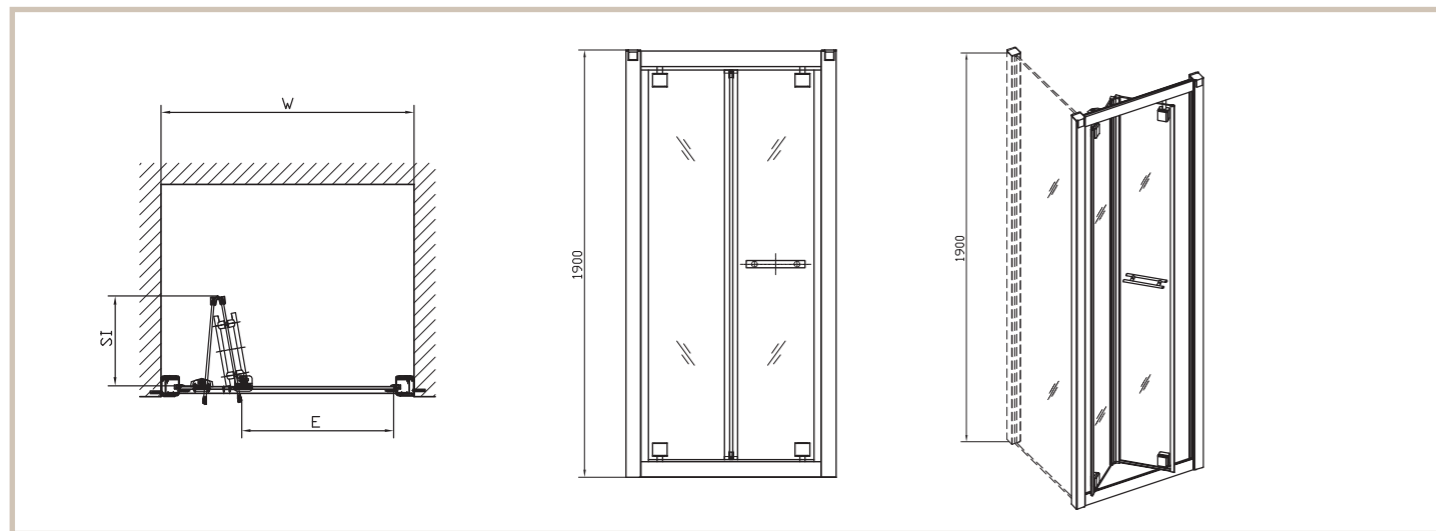

Line Drawings