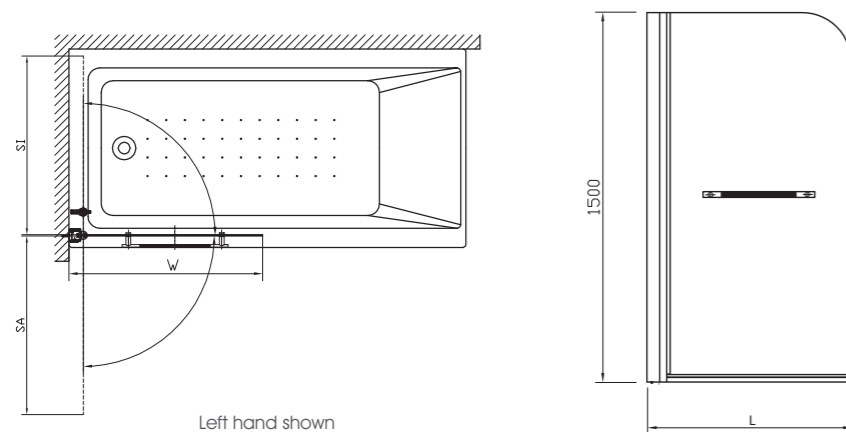

Line Drawings

Cleaning

To prevent limescale from building up, use a squeegee, a soft cloth or a chamois leather - but no cleaning agent - to wipe off any water droplets left after showering. Residue left by bodycare products (liquid soap, shampoo, shower gel) can also cause substances to accumulate. Use water to rinse away residues thoroughly after use.

Twyford Bathrooms would like to thank the following for their contribution to the brochure

Shower Trays - MX-Group

Shower Fittings - Ultra Finishing

Tiles - H & R Johnson Limited

Designed by Nine Yards Creative Communications

Photography by TM2

All specifications shown are approximate. Products can be subject to tolerances due to the manufacturing process. Due to the process of continual development we reserve the right to amend specifications. Colours shown in this brochure are as close to the actual product colour as the printing process allows. February 2008. Prices shown are correct at the time of print.