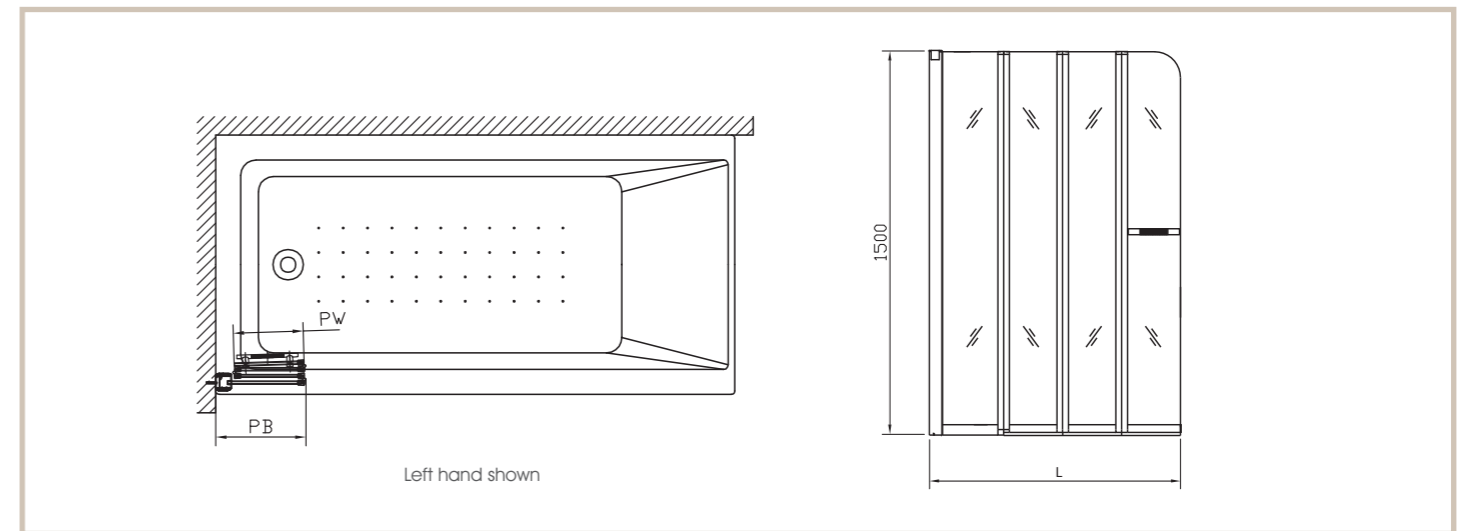

Line Drawings